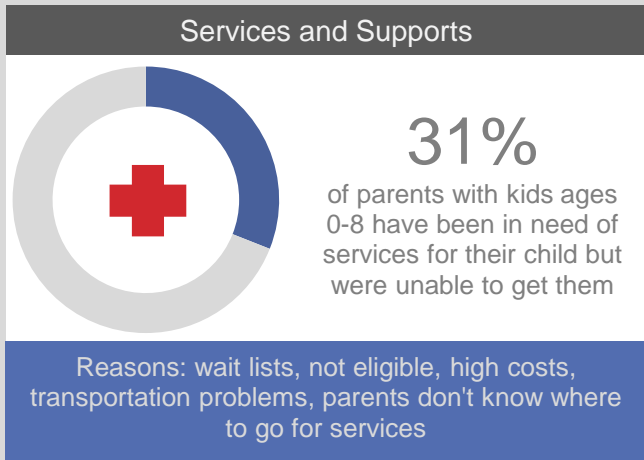

Getting Kids Ready For School

79% of respondents believe **preschool** is necessary to be ready for school

84% of respondents believe that **parents** play an important role in preparing kids for school

53% of parents with kids ages 0-5 **read** to their children everyday

60% of parents with kids ages 5-8 were very satisfied with their child's **preparation** for kindergarten

The percent of respondents who believe the following skills are necessary to be ready for kindergarten: