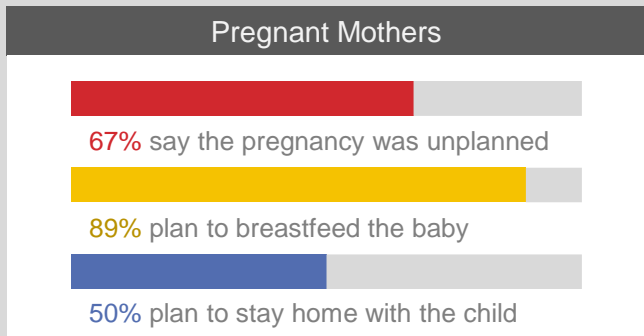

Battle Creek Family Survey

December 2013 Total Respondents : 135 Battle Creek Residents*

*SURVEY DEMOGRAPHICS

White 66%	Black/African Am. 32%	Hispanic/Latino 10%	Native Am./Alaska Native 2%	Asian 1%	Married or Partnered 41%
Income					
< \$10,000	\$10 - \$24,999	\$25 - \$39,999	> \$40,000		
40%	30%	13%	11%		