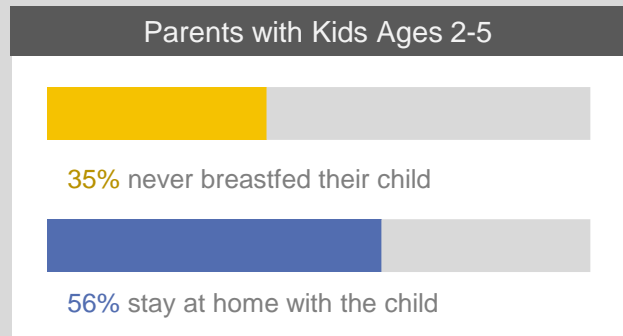

Battle Creek Family Survey

December 2013 Total Respondents : 135 Battle Creek Residents*

*SURVEY DEMOGRAPHICS

White 66%	Black/African Am. 32%	Hispanic/Latino 10%	Native Am./Alaska Native 2%	Asian 1%	Married or Partnered 41%
Income					
< \$10,000	\$10 - \$24,999	\$25 - \$39,999	> \$40,000		
40%	30%	13%	11%		

Getting Kids Ready For School

79% of respondents believe **preschool** is necessary to be ready for school

84% of respondents believe that **parents** play an important role in preparing kids for school